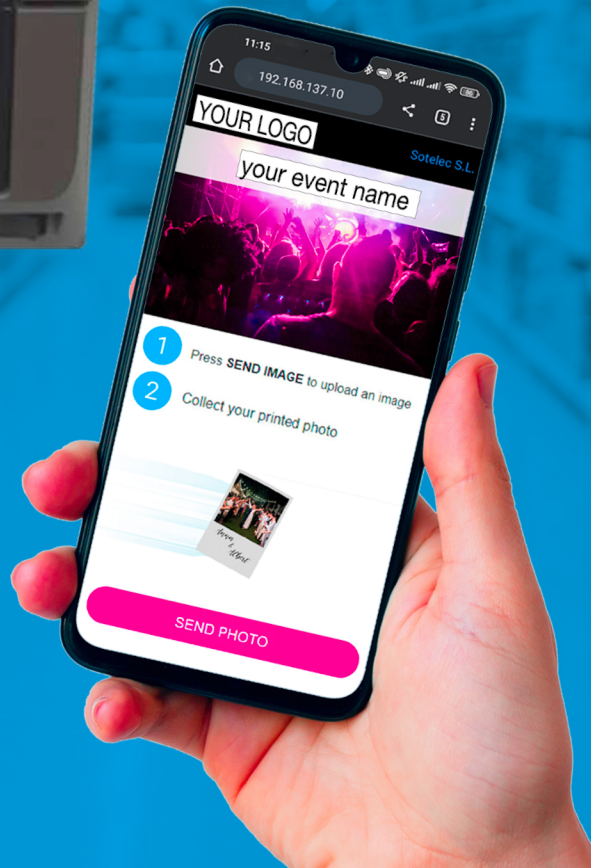

No app required

I  Events

IEvents

Maximise your photo
printing revenue at events

vmf
DIGITAL

CITIZEN

CITIZEN SYSTEMS EUROPE GMBH

Photo Printer
Authorized Reseller

The perfect system for Events

iEvent offers you everything you need for a successful event. It is easy to transport and setup. Guests will love how easy it is to use, the speed and quality. The gallery display will engage every guest. Happy guests equals more prints and more profit!

How does IEvents work?

IEvents is an advanced photo printing service for any event. The system is based on a compact computer connected to a professional photo printer and a WiFi router. The computer and router are pre-configured as an access point. Guests can print in 3 easy steps:

- 1) Scan a QR code to automatically connect to IEvent WiFi.
- 2) Scan the second QR code to load the user interface on the smartphone.
- 3) Capture or select an existing image then press print.

It is as simple as that!